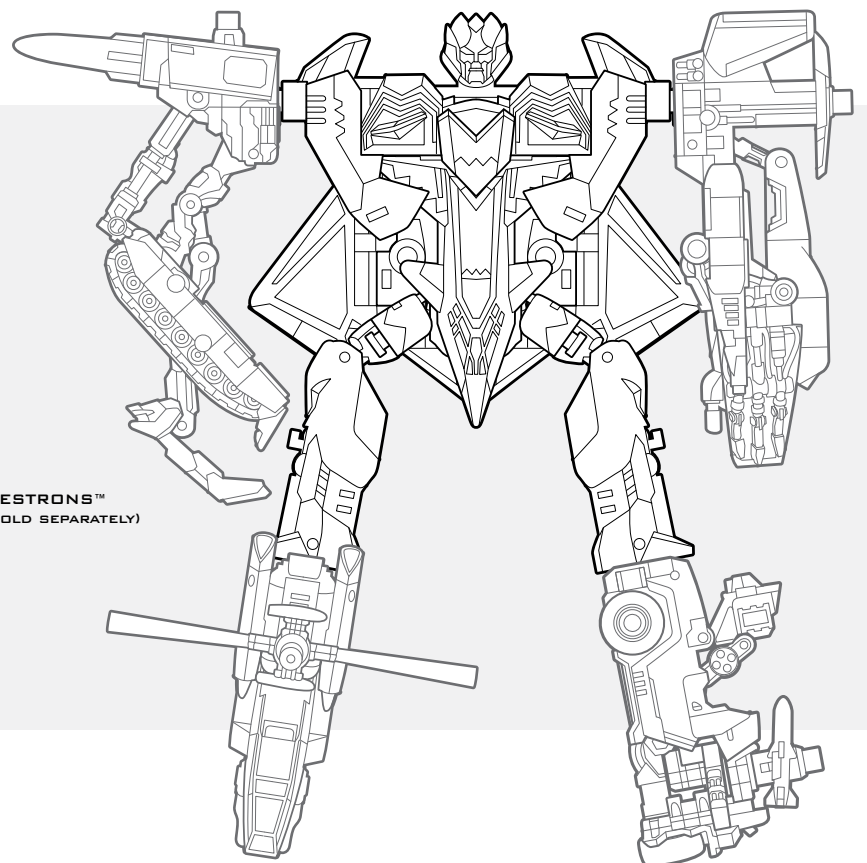

CHANGING TO POWER-UP MODE

MINI-CONS™ AND DRONE VEHICLES
(SOLD SEPARATELY).

• MINI-CONS™ AND DRONE VEHICLES
(SOLD SEPARATELY) ATTACH TO POWER UP ANY
COMMANDER FIGURE!

DESTRONS™
(SOLD SEPARATELY)

P/N 7077880000